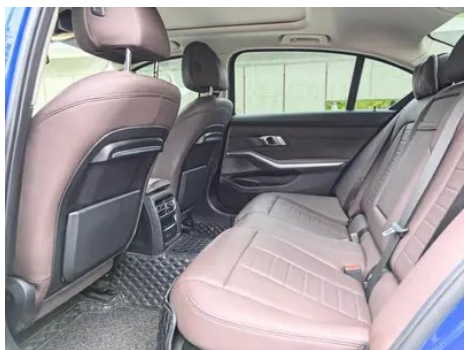

Vehicle Detail Report

BMW 3 Series 2021 325Li M Sports suit

Basic Information

Brand	BMW
Mileage	41,000 km
Color	Blue
First Registration	2021-03-01
Transfer Count	0

Vehicle Images

Vehicle Condition

1. Left rear quarter panel, Paint repair, Body panel repair.