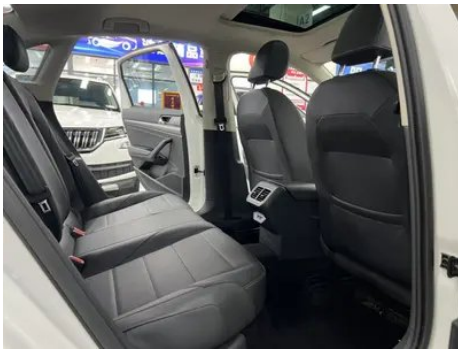

Vehicle Condition

1. Right rear quarter panel, Paint repair, Body panel repair.

Configuration Information

Model Information

Model Name	Volkswagen Lavalda 2018 1.5L Automatic Comfort Version China V
Launch Date	2018.05