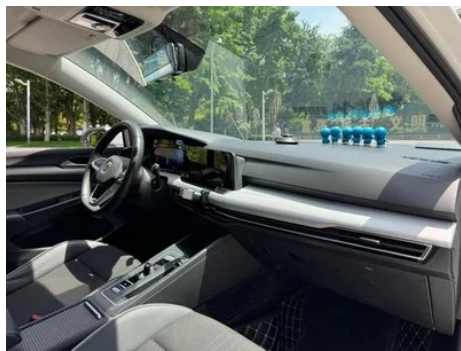

Vehicle Detail Report

Volkswagen Golf 2023 Restyling 280TSI DSG Pro

Basic Information

Brand	Volkswagen
Mileage	40,600 km
Color	White
First Registration	2024-02-01
Transfer Count	0

Vehicle Images