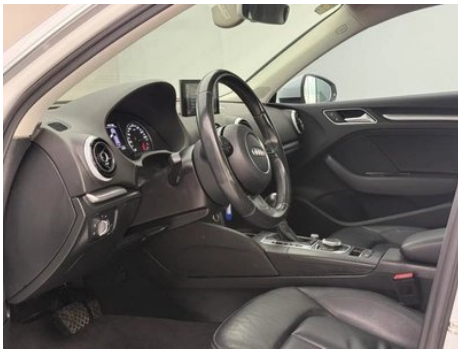

Vehicle Condition

1. Rust (Not caused by an accident). 2. Engine hood, Paint spray repair. 3. Left front door, Paint spray repair. 4. Right front door, Sheet metal repair. 5. Left rear door, Paint spray repair. 6. Right rear door, Paint spray repair. 7. Left front fender, Sheet metal repair. 8. Right front fender, Sheet metal repair. 9. Left rear fender, Paint spray repair. 10. Right rear fender, Sheet metal repair.

Configuration Information

Model Information

Model Name	Audi A3 2016 Sportback 35 TFSI Fashionable Type
Launch Date	2016.04

Basic parameters

Vehicle Class	compact car
Energy Type	Gasoline
Maximum Power (kW)	110
Maximum Torque (N·m)	250
Transmission	7-speed dry dual-clutch
Body Type	Hatchback
Engine	1.4L 150 hp L4