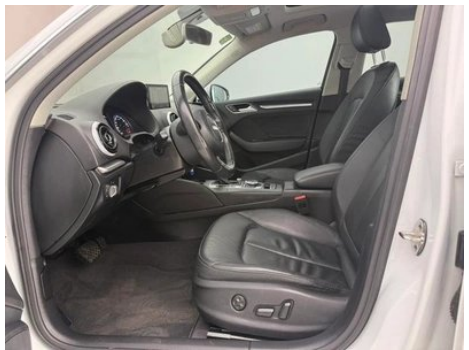

Vehicle Detail Report

Audi A3 2016 Sportback 35 TFSI Fashionable Type

Basic Information

Brand	Audi
Mileage	110,000 km
Color	White
First Registration	2017-04-01
Transfer Count	2

Vehicle Images