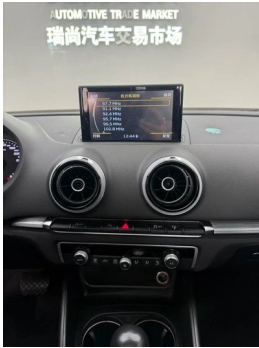

Vehicle Condition

1. Rust (Not caused by an accident). 2. Engine hood, Paint spray repair. 3. Left front door, Paint spray repair. 4. Right front door, Sheet metal repair. 5. Left rear door, Paint spray repair. 6. Right rear door, Paint spray repair. 7. Left front fender, Sheet metal repair. 8. Right front fender, Sheet metal repair. 9. Left rear fender, Paint spray repair. 10. Right rear fender, Sheet metal repair.

Configuration Information

Model Information

Model Name	Audi A3 2016 Sportback 35 TFSI Fashionable Type
Launch Date	2016.04

Basic parameters

Vehicle Class	compact car
Energy Type	Gasoline
Maximum Power (kW)	110
Maximum Torque (N·m)	250
Transmission	7-speed dry dual-clutch
Body Type	Hatchback
Engine	1.4L 150 hp L4