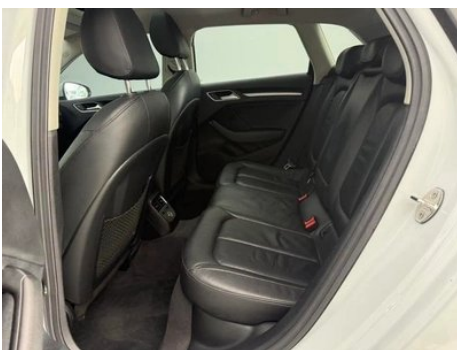

Vehicle Detail Report

Audi A3 2016 Sportback 35 TFSI Fashionable Type

Basic Information

Brand	Audi
Mileage	110,000 km
Color	White
First Registration	2017-04-01
Transfer Count	2

Vehicle Images