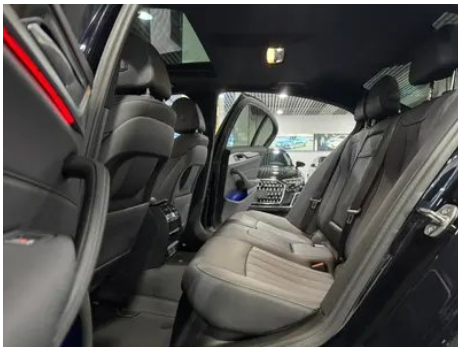

Vehicle Detail Report

BMW 5 Series 2022 525i M Sports suit

Basic Information

Brand	BMW
Mileage	30,000 km
Color	Black
First Registration	2022-11-01
Transfer Count	0

Vehicle Images

Vehicle Condition

1. Driver's seat rails and frame, Signs of removal.