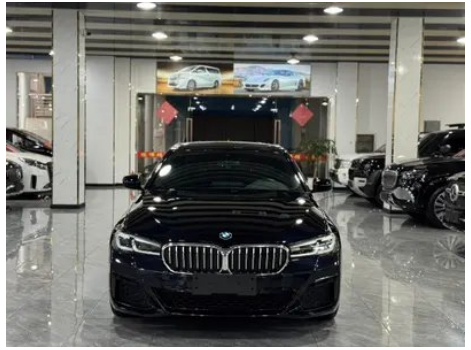

Vehicle Detail Report

BMW 5 Series 2022 525i M Sports suit

Basic Information

Brand	BMW
Mileage	30,000 km
Color	Black
First Registration	2022-11-01
Transfer Count	0

Vehicle Images

Vehicle Condition

1. Driver's seat rails and frame, Signs of removal.

Configuration Information

Model Information

Model Name	BMW 5 Series 2022 525i M Sports suit
Launch Date	2021.08

Basic parameters

Vehicle Class	Mid-size and large cars
Energy Type	Gasoline
Maximum Power (kW)	135
Maximum Torque (N·m)	290
Transmission	8-gear manual integration
Body Type	Sedan
Engine	2.0L 184 hp L4
Dimensions (L×W×H) (mm)	4976*1868*1489
Official 0-100 km/h Acceleration (s)	7.8
Top Speed (km/h)	235
Curb Weight (kg)	-
Maximum Gross Weight (kg)	-
NEDC Combined Fuel Consumption (L/100km)	7.5