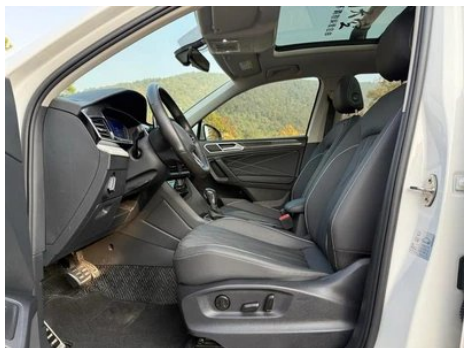

Vehicle Images

Vehicle Condition

1. Original metal body panels with factory paint.

Configuration Information

Model Information

Model Name	Volkswagen Tiguan L 2022 330TSI Automatic two-wheel drive R-Line Enjoy more version
Launch Date	2021.08