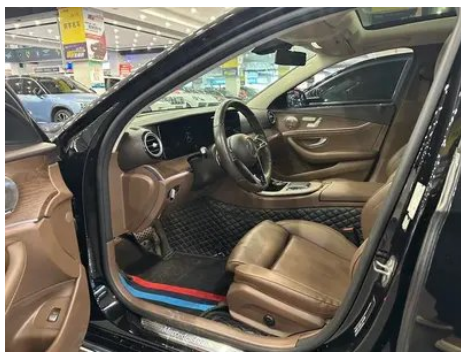

Vehicle Detail Report

Mercedes-Benz E-Class 2022 Restyling E 300 L
Fashionable Passenger car

Basic Information

Brand	Mercedes-Benz
Mileage	102,000 km
Color	Black
First Registration	2022-08-01
Transfer Count	0

Vehicle Images

Vehicle Condition

1. Radiator support, Signs of removal. 2. Inner side of right B-pillar, Dent. 3. Driver's seat rails and frame, Signs of removal. 4. Front passenger seat rails and frame, Signs of removal. 5. Headliner, Soiling. 6. Right rear quarter panel, Scrape. 7. Headliner, Soiling.