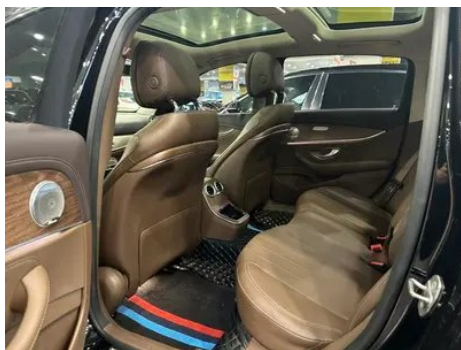

Vehicle Detail Report

Mercedes-Benz E-Class 2022 Restyling E 300 L
Fashionable Passenger car

Basic Information

Brand	Mercedes-Benz
Mileage	102,000 km
Color	Black
First Registration	2022-08-01
Transfer Count	0

Vehicle Images

Vehicle Condition

1. Radiator support, Signs of removal. 2. Inner side of right B-pillar, Dent. 3. Driver's seat rails and frame, Signs of removal. 4. Front passenger seat rails and frame, Signs of removal. 5. Headliner, Soiling. 6. Right rear quarter panel, Scrape. 7. Headliner, Soiling.