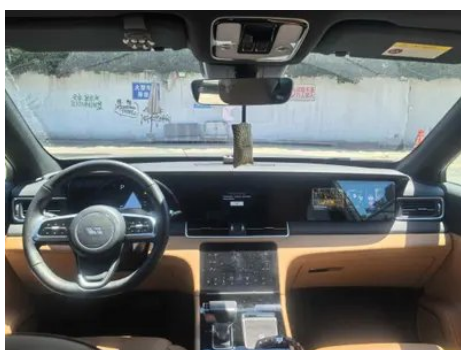

Vehicle Detail Report

Li Auto ONE 2021 extended range 6 Seat plate

Basic Information

Brand	Li Auto
Mileage	56,000 km
Color	Silver-gray
First Registration	2022-03-01
Transfer Count	0

Vehicle Images