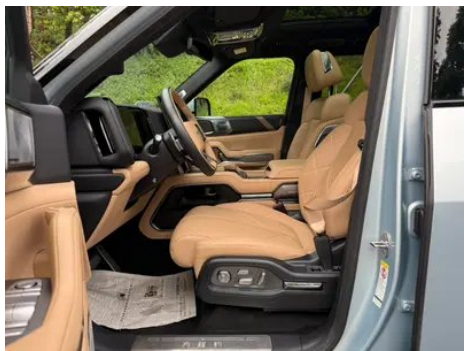

Vehicle Detail Report

Fangchengbao Leopard 8 2025 Zhiyong
Flagship Edition 7 seat

Basic Information

Brand	Fangchengbao
Mileage	17,000 km
Color	Silver-gray
First Registration	2026-04-01
Transfer Count	0

Vehicle Images