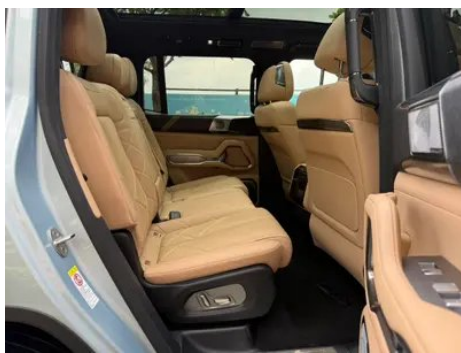

Vehicle Detail Report

Fangchengbao Leopard 8 2025 Zhiyong
Flagship Edition 7 seat

Basic Information

Brand	Fangchengbao
Mileage	17,000 km
Color	Silver-gray
First Registration	2026-04-01
Transfer Count	0

Vehicle Images