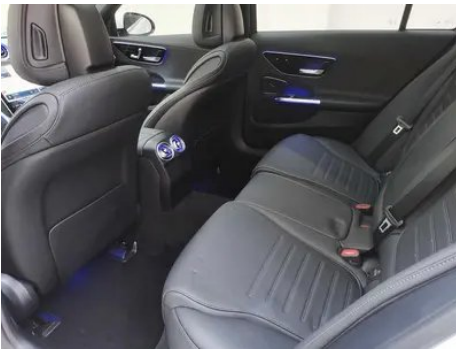

Vehicle Condition

1. Original metal body panels with factory paint.

Configuration Information

Model Information

Model Name	Mercedes-Benz C-Class 2024 Restyling C 260 L Sports version
Launch Date	2023.11

Basic parameters