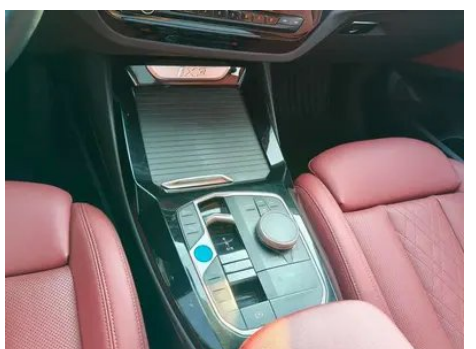

Vehicle Detail Report

BMW iX3 2024 Leading Type

Basic Information

Brand	BMW
Mileage	36,000 km
Color	White
First Registration	2024-04-01
Transfer Count	1

Vehicle Images

Vehicle Condition

1. Original metal body panels with factory paint.