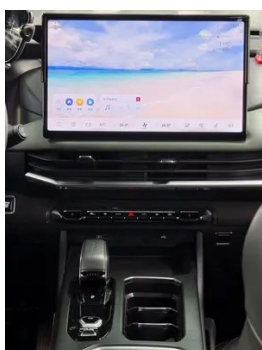

Vehicle Detail Report

Geely Okavango L 2024 2.0TD DCT Premium Trim

Basic Information

Brand	Geely
Mileage	9,900 km
Color	White
First Registration	2024-07-01
Transfer Count	0

Vehicle Images