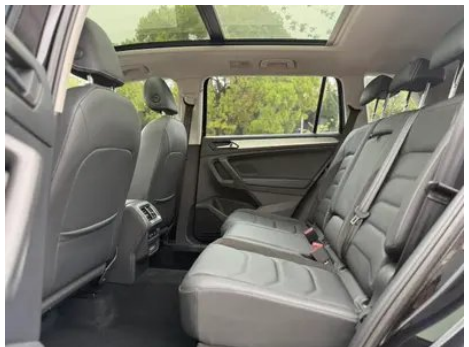

Vehicle Images

Vehicle Condition

1. Original metal body panels with factory paint.

Configuration Information

Model Information

Model Name	Tiguan L 2019 330TSI Automatic two-wheel drive smart deluxe edition country VI
Launch Date	2019.06