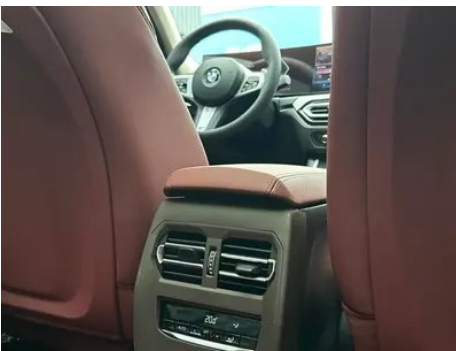

Vehicle Detail Report

BMW 3 Series 2023 325Li M Sports suit

Basic Information

Brand	BMW
Mileage	51,000 km
Color	Black
First Registration	2024-04-01
Transfer Count	1

Vehicle Images

Vehicle Condition

1. Driver's seat rails and frame, Signs of removal. 2. Front passenger seat rails and frame, Signs of removal. 3. A-pillar trim panel, Soiling. 4. Hood, Paint chip, Deformation, Scrape, Scratch. 5. Front bumper, Paint chip, Scrape, Scratch damage. 6. Rear bumper, Paint repair, Scratch damage, Signs of removal. 7. Left front door, Scratch. 8. Right front door, Scratch. 9. Left rear door, Scratch. 10. Right rear door, Scratch. 11. Left front fender, Scratch. 12. Right front fender, Scratch. 13. Left rear quarter panel, Paint repair, Body panel repair. 14. Right rear quarter panel, Scratch. 15. Left tail light, Signs of removal.