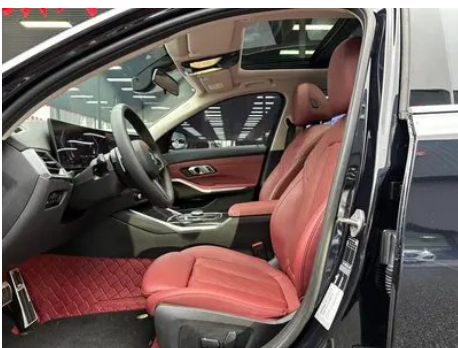

Vehicle Detail Report

BMW 3 Series 2023 325Li M Sports suit

Basic Information

Brand	BMW
Mileage	51,000 km
Color	Black
First Registration	2024-04-01
Transfer Count	1

Vehicle Images

Vehicle Condition

1. Driver's seat rails and frame, Signs of removal. 2. Front passenger seat rails and frame, Signs of removal. 3. A-pillar trim panel, Soiling. 4. Hood, Paint chip, Deformation, Scrape, Scratch. 5. Front bumper, Paint chip, Scrape, Scratch damage. 6. Rear bumper, Paint repair, Scratch damage, Signs of removal. 7. Left front door, Scratch. 8. Right front door, Scratch. 9. Left rear door, Scratch. 10. Right rear door, Scratch. 11. Left front fender, Scratch. 12. Right front fender, Scratch. 13. Left rear quarter panel, Paint repair, Body panel repair. 14. Right rear quarter panel, Scratch. 15. Left tail light, Signs of removal.