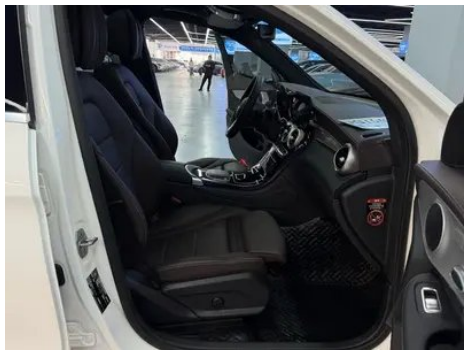

Vehicle Detail Report

Mercedes-Benz GLC 2022 GLC 260 L 4MATIC Dynamic

Basic Information

Brand	Mercedes-Benz
Mileage	75,000 km
Color	White
First Registration	2022-03-01
Transfer Count	0

Vehicle Images

Vehicle Condition