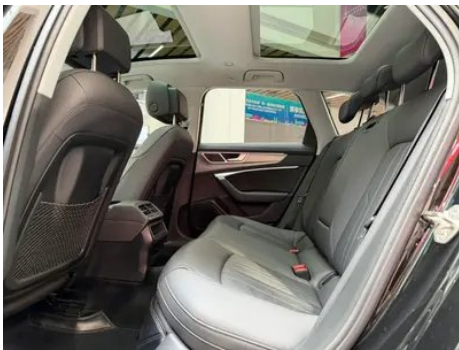

Vehicle Detail Report

Audi A6 2022 allroad quattro Explore Home 55
TFSI Exclusive off-road type

Basic Information

Brand	Audi
Mileage	50,000 km
Color	Black
First Registration	2023-01-01
Transfer Count	0

Vehicle Images