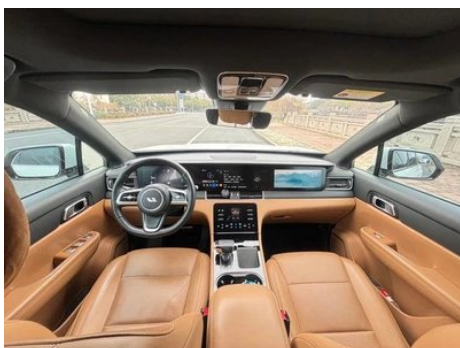

Vehicle Detail Report

Li Auto ONE 2021 extended range 6 Seat plate

Basic Information

Brand	Li Auto
Mileage	62,000 km
Color	White
First Registration	2022-01-01
Transfer Count	0

Vehicle Images