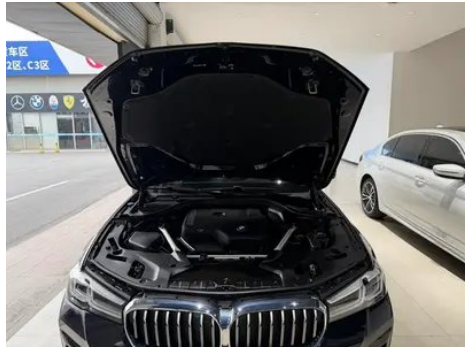

Vehicle Detail Report

BMW 5 Series 2021 530Li Leading Type M Sports suit

Basic Information

Brand	BMW
Mileage	53,000 km
Color	Black
First Registration	2021-02-01
Transfer Count	1

Vehicle Images

Vehicle Condition