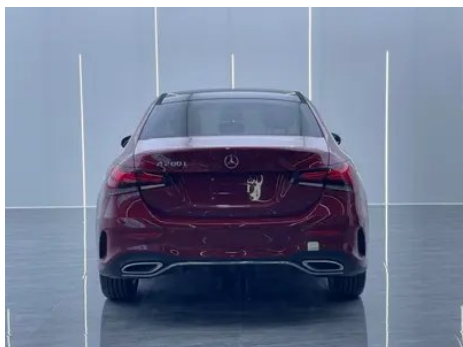

Vehicle Detail Report

Mercedes-Benz A-Class 2021 A 200 L Sport Sedan Fashion Edition

Basic Information

Brand	Mercedes-Benz
Mileage	29,000 km
Color	Red
First Registration	2021-08-01
Transfer Count	1

Vehicle Images