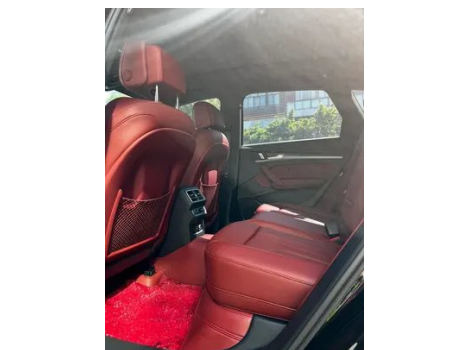

Vehicle Detail Report

Audi Q5L 2025 quattro 45 Anniversary Collector's Edition 40TFSI Deluxe Dynamic

Basic Information

Brand	Audi
Mileage	10,000 km
Color	Black
First Registration	2025-10-01
Transfer Count	0

Vehicle Images

Vehicle Condition

1. Driver's seat rails and frame, Signs of removal. 2. Front passenger seat rails and frame, Signs of removal.

Configuration Information

Model Information

Model Name	Audi Q5L 2025 45 Anniversary Collector's Edition 45 TFSI Deluxe Dynamic
Launch Date	2025.02