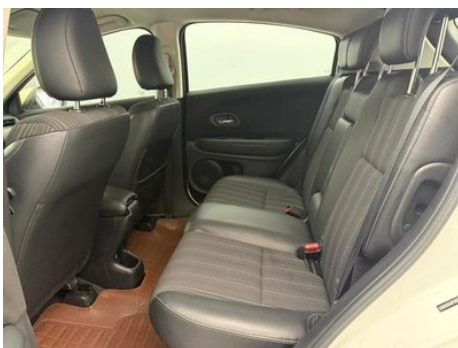

Vehicle Detail Report

Binzhi 2015 1.8L CVT Two-wheel drive elite model

Basic Information

Brand	Honda
Mileage	136,000 km
Color	White
First Registration	2015-07-01
Transfer Count	1

Vehicle Images