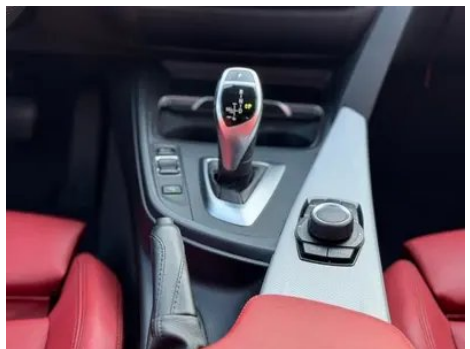

Vehicle Detail Report

BMW 3 Series 2017 320i M Sporty

Basic Information

Brand	BMW
Mileage	91,000 km
Color	White
First Registration	2017-03-01
Transfer Count	0

Vehicle Images