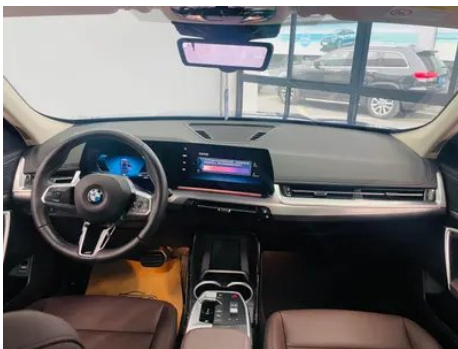

Vehicle Detail Report

BMW X1 2023 sDrive25Li M Sports suit

Basic Information

Brand	BMW
Mileage	35,700 km
Color	Blue
First Registration	2023-09-01
Transfer Count	0

Vehicle Images