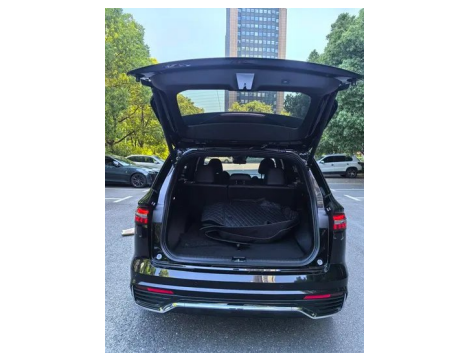

Vehicle Detail Report

Geely Monjaro 2025 2.0TD Two-Drive Cloud Edition

Basic Information

Brand	Geely
Mileage	5,000 km
Color	Black
First Registration	2025-09-01
Transfer Count	0

Vehicle Images

Vehicle Condition

1. Original metal body panels with factory paint.

"●" = Standard equipment

"_" = Not available

"○" = Optional equipment.

Note: These are Chinese market vehicles. Warranty coverage is not available outside of China.