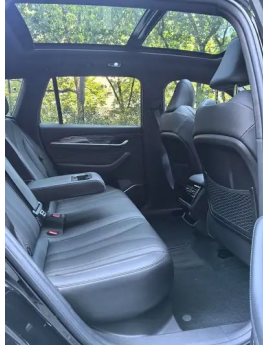

Vehicle Detail Report

Geely Monjaro 2025 2.0TD Two-Drive Cloud Edition

Basic Information

Brand	Geely
Mileage	5,000 km
Color	Black
First Registration	2025-09-01
Transfer Count	0

Vehicle Images

Vehicle Condition

1. Original metal body panels with factory paint.

"●" = Standard equipment

"_" = Not available

"○" = Optional equipment.

Note: These are Chinese market vehicles. Warranty coverage is not available outside of China.