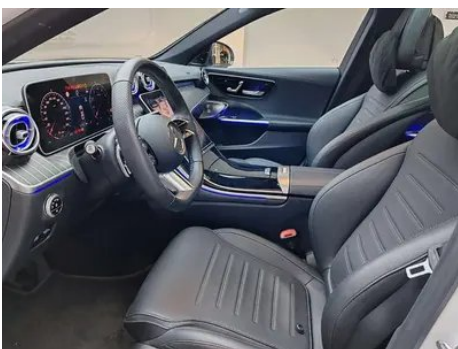

Vehicle Condition

1. Original metal body panels with factory paint.

Configuration Information

Model Information

Model Name	Mercedes-Benz C-Class 2024 C 260 L Hao Night Sports Edition
Launch Date	2023.10

Basic parameters