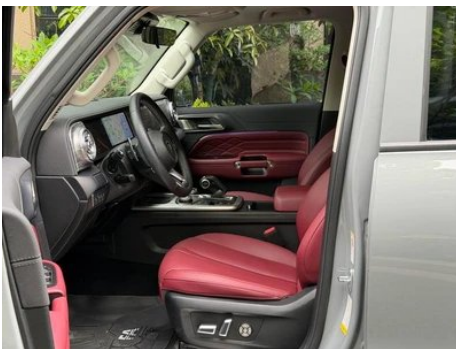

Vehicle Detail Report

Tank 300 2024 2.0T Conqueror

Basic Information

Brand	Tank
Mileage	43,000 km
Color	Silver-gray
First Registration	2023-11-01
Transfer Count	0

Vehicle Images

Vehicle Condition

1. Original metal body panels with factory paint.