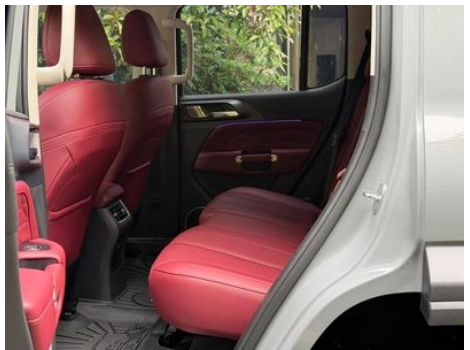

Vehicle Detail Report

Tank 300 2024 2.0T Conqueror

Basic Information

Brand	Tank
Mileage	43,000 km
Color	Silver-gray
First Registration	2023-11-01
Transfer Count	0

Vehicle Images

Vehicle Condition

1. Original metal body panels with factory paint.