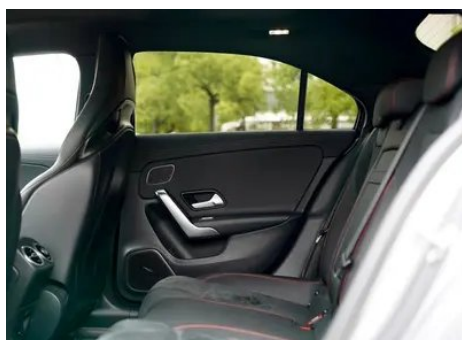

Vehicle Images

Vehicle Condition

1. Original metal body panels with factory paint.

Configuration Information

Model Information

Model Name	Mercedes-Benz A-Class AMG 2021 AMG A 35 L 4MATIC Bright Night Special Edition
Launch Date	2021.08