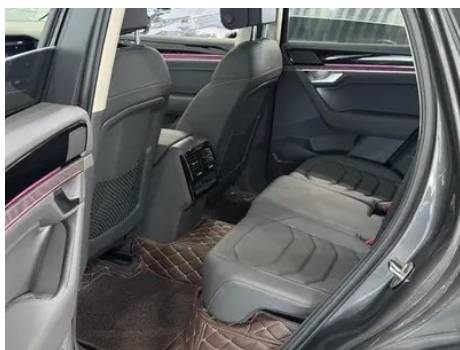

Vehicle Condition

1. Original metal body panels with factory paint.

Configuration Information

Model Information

Model Name	Volkswagen Touareg 2022 3.0TSI Sharp Edition Classic sports suit
Launch Date	2022.01