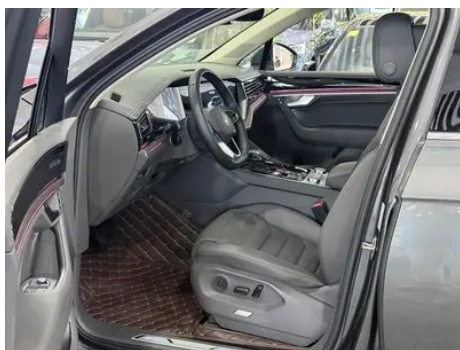

Vehicle Condition

1. Original metal body panels with factory paint.

Configuration Information

Model Information

Model Name	Volkswagen Touareg 2022 3.0TSI Sharp Edition Classic sports suit
Launch Date	2022.01