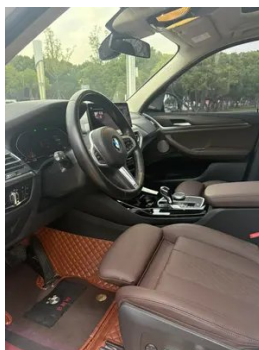

Vehicle Detail Report

**BMW X3 2022 Second change xDrive30i
Premium Class M Obsidian Night Suit**

Basic Information

Brand	BMW
Mileage	80,000 km
Color	White
First Registration	2021-12-01
Transfer Count	0

Vehicle Images

Vehicle Condition

1. Driver's seat rails and frame, Signs of removal. 2. Front passenger seat rails and frame, Signs of removal. 3. Right rear quarter panel, Deformation.

Configuration Information

Model Information

In-car charging (continued)

Number of USB/Type-C ports	• 2 in the front row/2 in the back row
Mobile phone wireless charging function	• Front row

"●" = Standard equipment

"_" = Not available

"○" = Optional equipment.