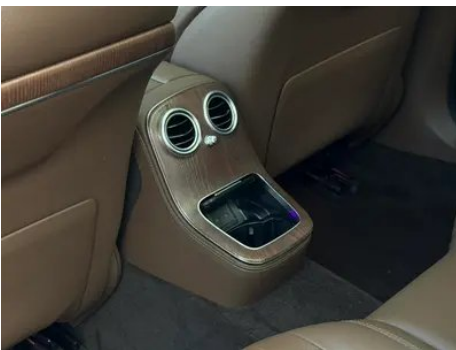

Vehicle Images

Vehicle Condition

1. Left rocker panel, Scratch damage, Inner-side deformation. 2. Inner side of left B-pillar, Non-accident-related deformation. 3. Inner side of left C-pillar, Scratch.

Configuration Information