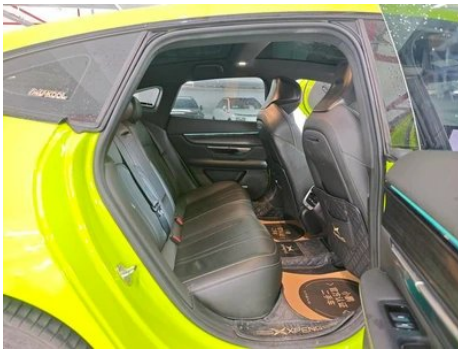

Vehicle Detail Report

Xpeng P7 2021 670E Peng Wing Edition

Basic Information

Brand	Xiaopeng
Mileage	78,700 km
Color	Green
First Registration	2021-08-01
Transfer Count	0

Vehicle Images

Vehicle Condition

1. Left rear fender, Cracking, Paint repair, Bodywork repair.