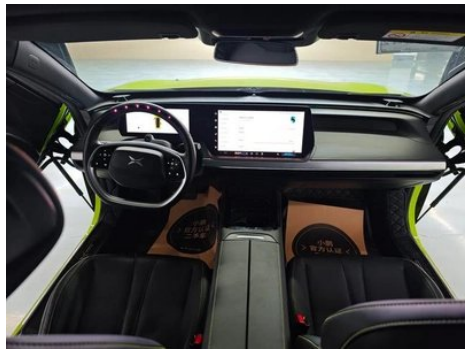

Vehicle Condition

1. Left rear fender, Cracking, Paint repair, Bodywork repair.

Configuration Information

Model Information

Model Name	Xpeng P7 2021 670E Peng Wing Edition
Launch Date	2020.11

Basic parameters

Vehicle Class	Mid-size and large cars
Energy Type	Battery Electric Vehicle (BEV)
Maximum Power (kW)	196
Maximum Torque (N·m)	390
Body Type	Sedan
Dimensions (L×W×H) (mm)	4880*1896*1450
Official 0-100 km/h Acceleration (s)	6.7
Top Speed (km/h)	170
Curb Weight (kg)	1995
Maximum Gross Weight (kg)	2370
NEDC Electric Range (km)	670
Fast Charging Time (h)	0.55
Slow Charging Time (h)	6.5
Electric Motor (PS)	267
Fast Charging Range (%)	80
Electricity Consumption in Fuel Equivalent (L/100km)	1.5

Electric Motor

Motor Type	Permanent magnet/synchronous