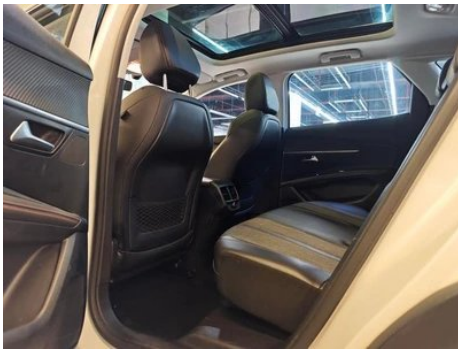

Vehicle Condition

1. Left front door, Sheet metal repair.

Configuration Information

Model Information

Model Name	Peugeot 4008 2018 350THP Elite Edition
Launch Date	2018.01

Basic parameters

Vehicle Class	Compact SUV
Energy Type	Gasoline
Maximum Power (kW)	123
Maximum Torque (N·m)	245
Transmission	6-speed automatic/manual transmission
Body Type	SUV
Engine	1.6L 167 hp L4
Dimensions (L×W×H) (mm)	4510*1850*1662
Official 0-100 km/h Acceleration (s)	-
Top Speed (km/h)	205
Curb Weight (kg)	1492
Maximum Gross Weight (kg)	-
NEDC Combined Fuel Consumption (L/100km)	6.4

engine

Engine Model	10UF01 5G02
Displacement (mL)	1598
Displacement (L)	1.6
Induction Type	Turbocharging
Cylinder Arrangement	L