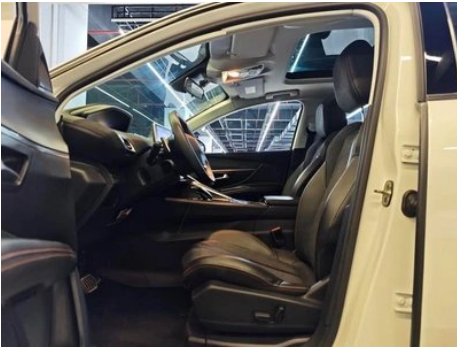

Vehicle Detail Report

Peugeot 4008 2018 350THP Elite Edition

Basic Information

Brand	Peugeot
Mileage	106,000 km
Color	White
First Registration	2018-01-01
Transfer Count	1

Vehicle Images

Vehicle Condition

1. Left front door, Sheet metal repair.