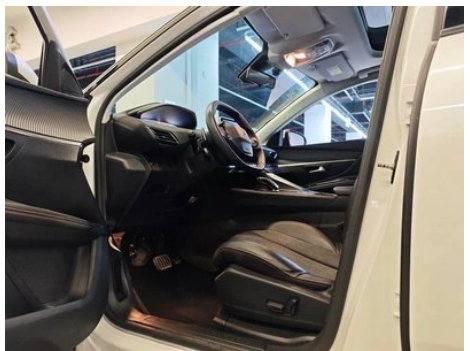

Vehicle Detail Report

Peugeot 4008 2018 350THP Elite Edition

Basic Information

Brand	Peugeot
Mileage	106,000 km
Color	White
First Registration	2018-01-01
Transfer Count	1

Vehicle Images

Vehicle Condition

1. Left front door, Sheet metal repair.