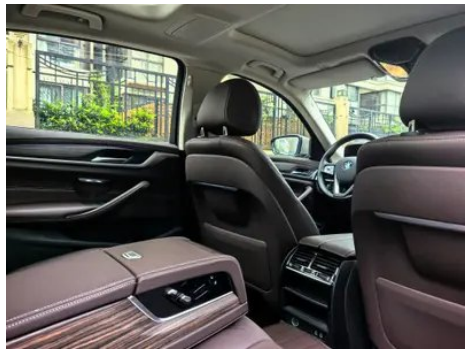

Vehicle Detail Report

BMW 5 Series 2020 530Li Leading Type Luxury Set

Basic Information

Brand	BMW
Mileage	43,000 km
Color	Champagne color
First Registration	2020-06-01
Transfer Count	0

Vehicle Images

Vehicle Condition