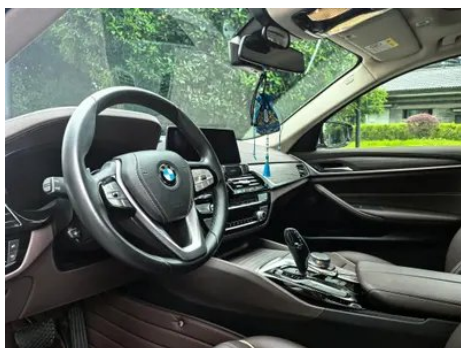

Vehicle Detail Report

BMW 5 Series 2020 530Li Leading Type Luxury Set

Basic Information

Brand	BMW
Mileage	43,000 km
Color	Champagne color
First Registration	2020-06-01
Transfer Count	0

Vehicle Images