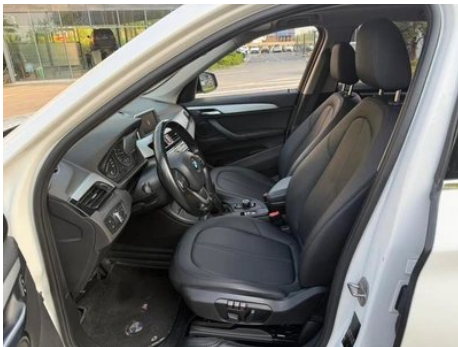

Vehicle Detail Report

BMW X1 2018 sDrive18Li fashion type

Basic Information

Brand	BMW
Mileage	84,000 km
Color	White
First Registration	2018-05-01
Transfer Count	0

Vehicle Images

Vehicle Condition

1. Right rear fender, Paint repair.