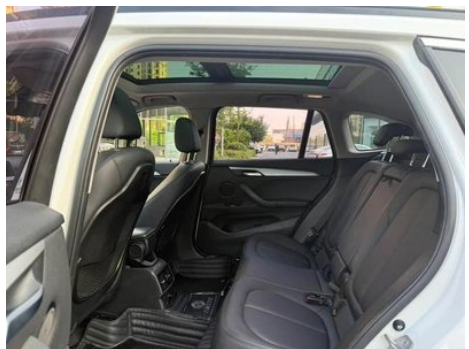

Vehicle Detail Report

BMW X1 2018 sDrive18Li fashion type

Basic Information

Brand	BMW
Mileage	84,000 km
Color	White
First Registration	2018-05-01
Transfer Count	0

Vehicle Images

Vehicle Condition

1. Right rear fender, Paint repair.