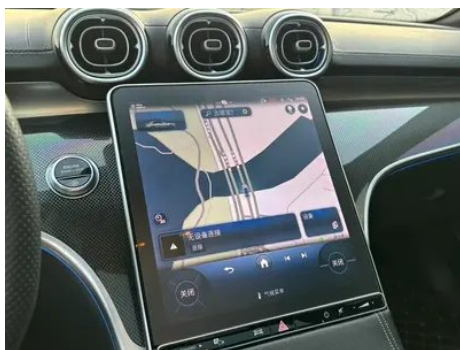

Vehicle Detail Report

Mercedes-Benz C-Class 2024 C 260 L Sports version

Basic Information

Brand	Mercedes-Benz
Mileage	35,000 km
Color	White
First Registration	2024-03-01
Transfer Count	0

Vehicle Images