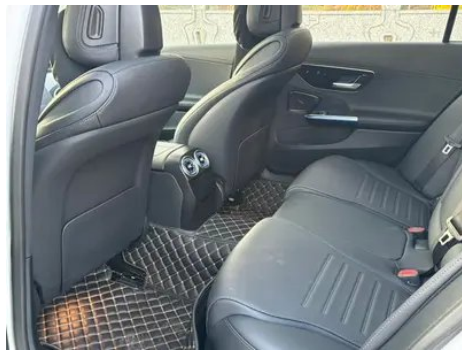

Vehicle Detail Report

Mercedes-Benz C-Class 2024 C 260 L Sports version

Basic Information

Brand	Mercedes-Benz
Mileage	35,000 km
Color	White
First Registration	2024-03-01
Transfer Count	0

Vehicle Images