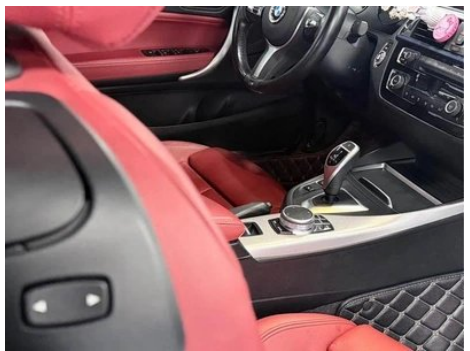

Vehicle Condition

1. Trunk lid, Bodywork repair. 2. Left front fender, Paint repair. 3. Left rear fender, Bodywork repair.

Configuration Information

Model Information

Model Name	BMW 2 Series (Imported) 2021 225i Four-Door Coupe M Sports Kit
Launch Date	2021.01

Basic parameters

Vehicle Class	compact car
Energy Type	Gasoline
Maximum Power (kW)	141