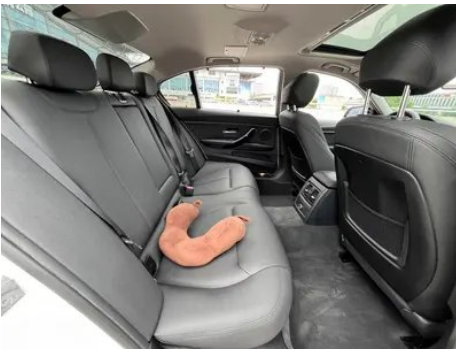

Vehicle Condition

1. Original metal body panels with factory paint.

Configuration Information

Model Information

Model Name	BMW 3 Series 2019 320Li M Sports suit
Launch Date	2018.09

Basic parameters

Vehicle Class	Mid-size car
Energy Type	Gasoline
Maximum Power (kW)	135
Maximum Torque (N·m)	270