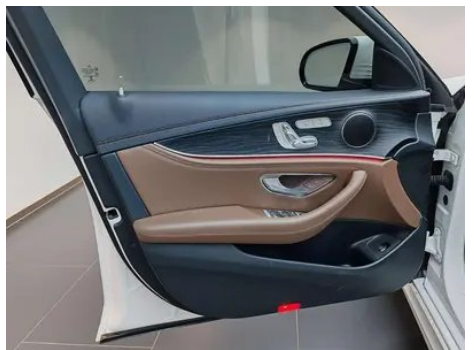

Vehicle Condition

1. Inner side of right B-pillar, Non-accident-related deformation.

Configuration Information

Model Information

Model Name	Mercedes-Benz E-Class 2023 E 300 L Athleisure style
Launch Date	2022.09