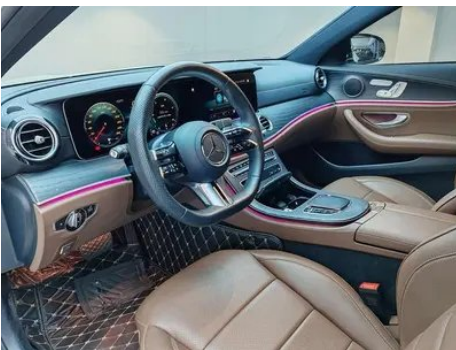

Vehicle Detail Report

Mercedes-Benz E-Class 2023 E 300 L
Fashionable sports car

Basic Information

Brand	Mercedes-Benz
Mileage	63,400 km
Color	White
First Registration	2023-03-01
Transfer Count	1

Vehicle Images