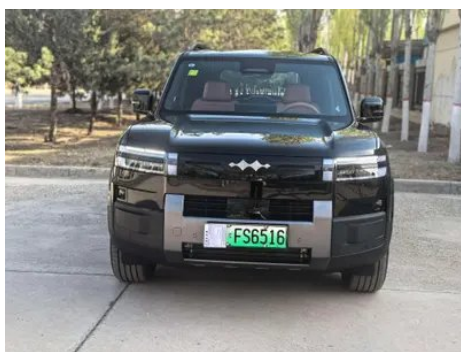

Vehicle Detail Report

Fangchengbao Equation Leopard Titanium 7 2025 200KM Two-wheel drive Max version

Basic Information

Brand	Fangchengbao
Mileage	1,700 km
Color	Black
First Registration	2025-12-01
Transfer Count	0

Vehicle Images

Vehicle Condition

1. Original metal body panels with factory paint.

-
- "●" = Standard equipment
 - "_" = Not available
 - "○" = Optional equipment.

Note: These are Chinese market vehicles. Warranty coverage is not available outside of China.