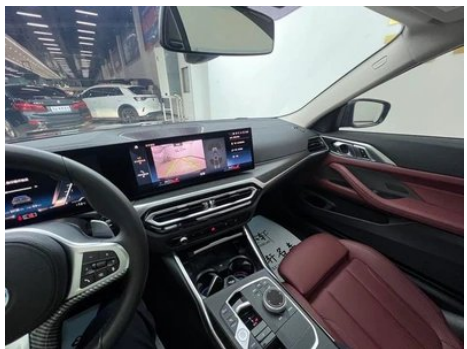

Vehicle Detail Report

BMW 4 Series 2023 425i M Sports suit

Basic Information

Brand	BMW
Mileage	33,000 km
Color	Dark gray
First Registration	2024-01-01
Transfer Count	0

Vehicle Images