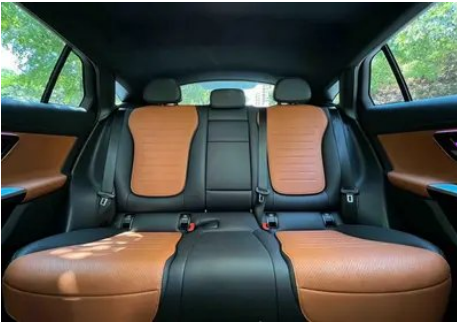

Vehicle Condition

1. Driver's seat rails and frame, Signs of removal. 2. Front passenger seat rails and frame, Signs of removal.

Configuration Information

Model Information

Model Name	Mercedes-Benz GLC Coupe 2024 GLC 260 4MATIC coupe SUV
Launch Date	2024.03