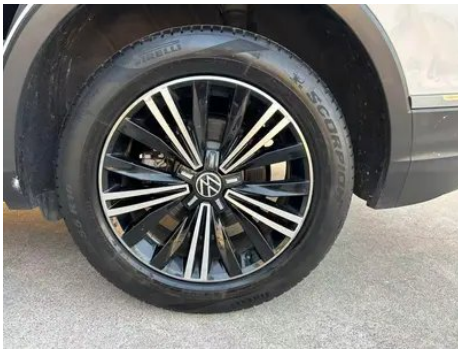

## Volkswagen Tiguan L 2021 330TSI Auto Two-Drive Smart Edition

### Vehicle Images