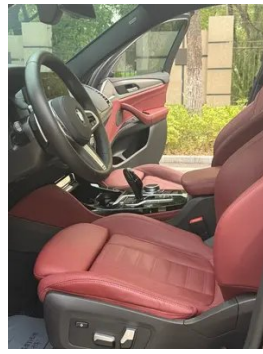

Vehicle Detail Report

BMW X4 2021 xDrive25i M Sports Night Suit

Basic Information

Brand	BMW
Mileage	70,000 km
Color	Black
First Registration	2021-07-01
Transfer Count	0

Vehicle Images

Vehicle Condition

1. Original metal body panels with factory paint.