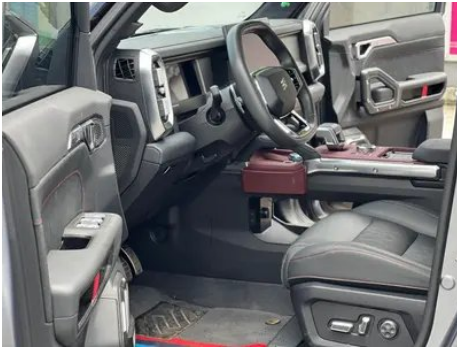

Vehicle Detail Report

Jetour T2 2023 2.0TD Four-wheel drive Time travel PRO

Basic Information

Brand	Jetour
Mileage	15,000 km
Color	Dark gray
First Registration	2024-07-01
Transfer Count	1

Vehicle Images