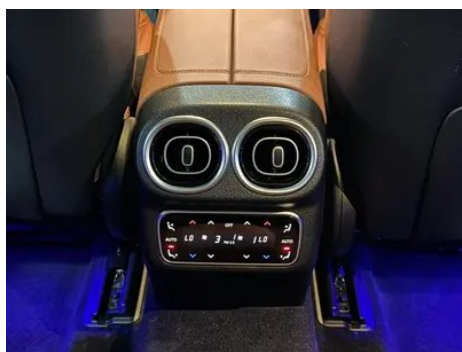

Vehicle Detail Report

Mercedes-Benz GLC 2023 GLC 260 L 4MATIC
Dynamic 5 seat

Basic Information

Brand	Mercedes-Benz
Mileage	54,000 km
Color	Black
First Registration	2023-08-01
Transfer Count	0

Vehicle Images

Vehicle Condition

1. Original metal body panels with factory paint.

Configuration Information

Model Information

Model Name	Mercedes-Benz GLC 2023 GLC 260 L 4MATIC Dynamic 5 seat
Launch Date	2023.04

Basic parameters