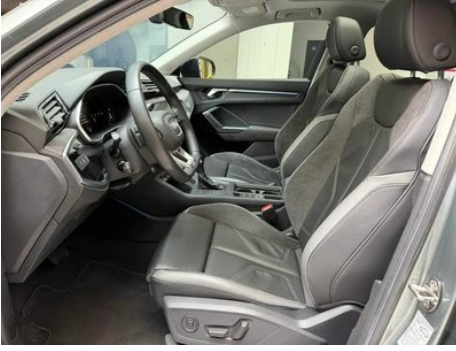

Vehicle Detail Report

Audi Q3 Sportback 2022 40 TFSI Fashionable

Basic Information

Brand	Audi
Mileage	30,000 km
Color	Other
First Registration	2022-06-01
Transfer Count	1

Vehicle Images

Vehicle Condition

1. Original metal body panels with factory paint.