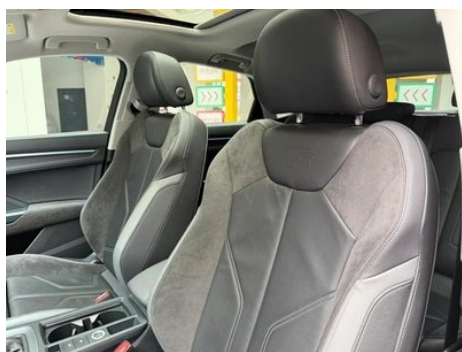

Vehicle Detail Report

Audi Q3 Sportback 2022 40 TFSI Fashionable

Basic Information

Brand	Audi
Mileage	30,000 km
Color	Other
First Registration	2022-06-01
Transfer Count	1

Vehicle Images

Vehicle Condition

1. Original metal body panels with factory paint.