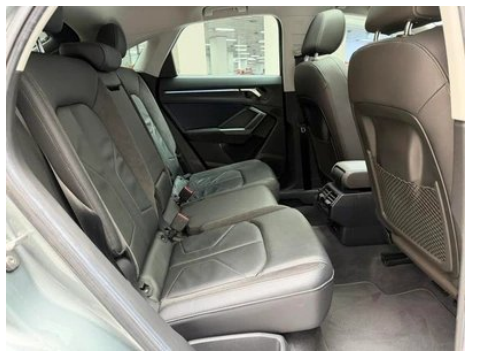

Vehicle Detail Report

Audi Q3 Sportback 2022 40 TFSI Fashionable

Basic Information

Brand	Audi
Mileage	30,000 km
Color	Other
First Registration	2022-06-01
Transfer Count	1

Vehicle Images

Vehicle Condition

1. Original metal body panels with factory paint.