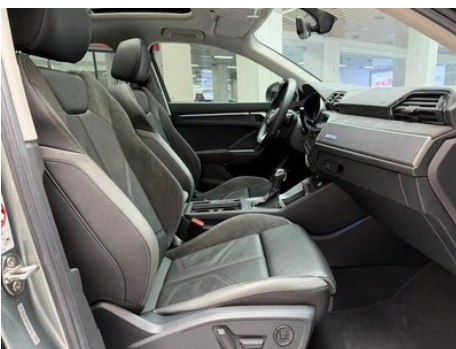

Vehicle Detail Report

Audi Q3 Sportback 2022 40 TFSI Fashionable

Basic Information

Brand	Audi
Mileage	30,000 km
Color	Other
First Registration	2022-06-01
Transfer Count	1

Vehicle Images

Vehicle Condition

1. Original metal body panels with factory paint.