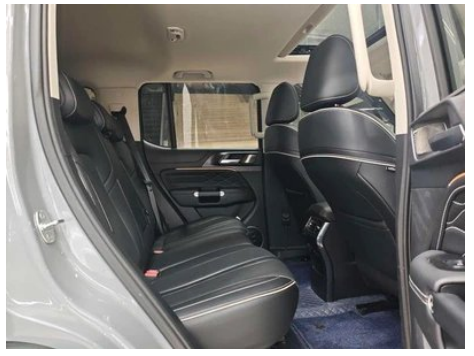

Vehicle Detail Report

Tank 300 2024 2.0T Conqueror

Basic Information

Brand	Tank
Mileage	16,000 km
Color	Dark gray
First Registration	2025-03-01
Transfer Count	1

Vehicle Images

Vehicle Condition

1. Original metal body panels with factory paint.