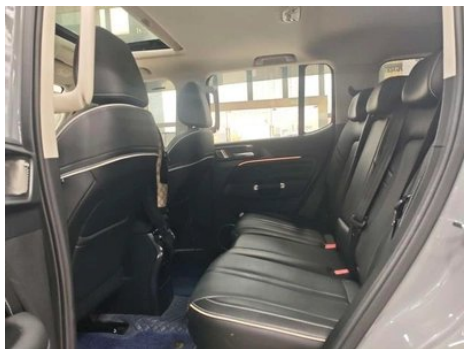

Vehicle Detail Report

Tank 300 2024 2.0T Conqueror

Basic Information

Brand	Tank
Mileage	16,000 km
Color	Dark gray
First Registration	2025-03-01
Transfer Count	1

Vehicle Images

Vehicle Condition

1. Original metal body panels with factory paint.