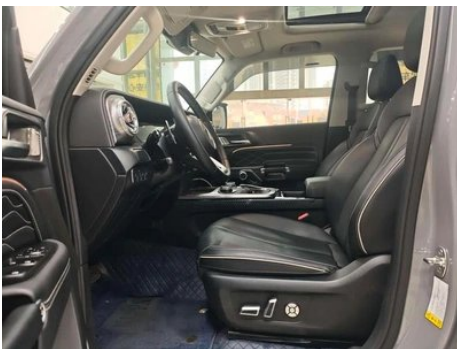

Vehicle Detail Report

Tank 300 2024 2.0T Conqueror

Basic Information

Brand	Tank
Mileage	16,000 km
Color	Dark gray
First Registration	2025-03-01
Transfer Count	1

Vehicle Images

Vehicle Condition

1. Original metal body panels with factory paint.