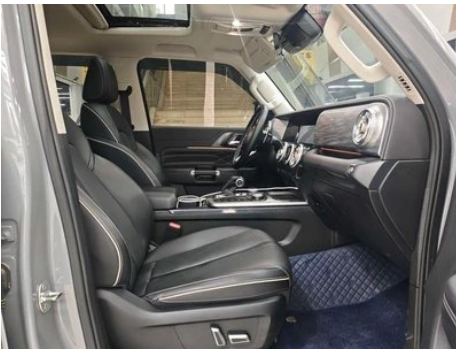

Vehicle Detail Report

Tank 300 2024 2.0T Conqueror

Basic Information

Brand	Tank
Mileage	16,000 km
Color	Dark gray
First Registration	2025-03-01
Transfer Count	1

Vehicle Images

Vehicle Condition

1. Original metal body panels with factory paint.