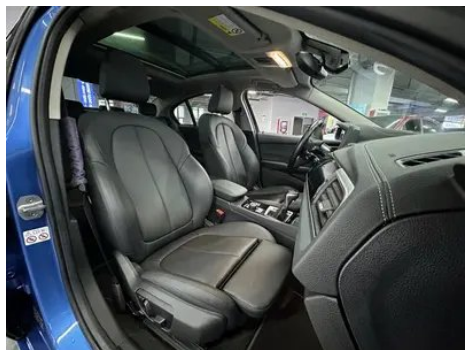

Vehicle Detail Report

BMW 1 Series 2018 118i Sporty

Basic Information

Brand	BMW
Mileage	95,300 km
Color	Blue
First Registration	2018-12-01
Transfer Count	0

Vehicle Images

Vehicle Condition

1. Left upper side rail, Paint repair. 2. Left rear quarter panel, Paint repair, Body panel repair. 3. Right rear quarter panel, Paint repair, Body panel repair.