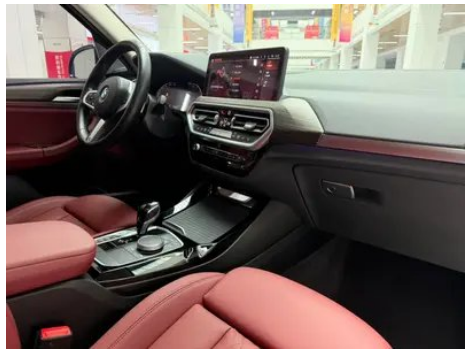

Vehicle Detail Report

BMW X3 2022 xDrive30i Leading Type M Obsidian Night Suit

Basic Information

Brand	BMW
Mileage	44,000 km
Color	Black
First Registration	2022-03-01
Transfer Count	0

Vehicle Images

Vehicle Condition