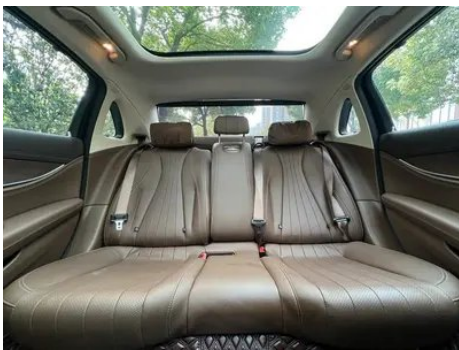

Vehicle Condition

1. Driver's seat rails and frame, Signs of removal. 2. Front passenger seat rails and frame, Signs of removal.

Configuration Information

Model Information

Model Name	Mercedes-Benz E-Class 2023 E 300 L Luxury type
Launch Date	2022.09